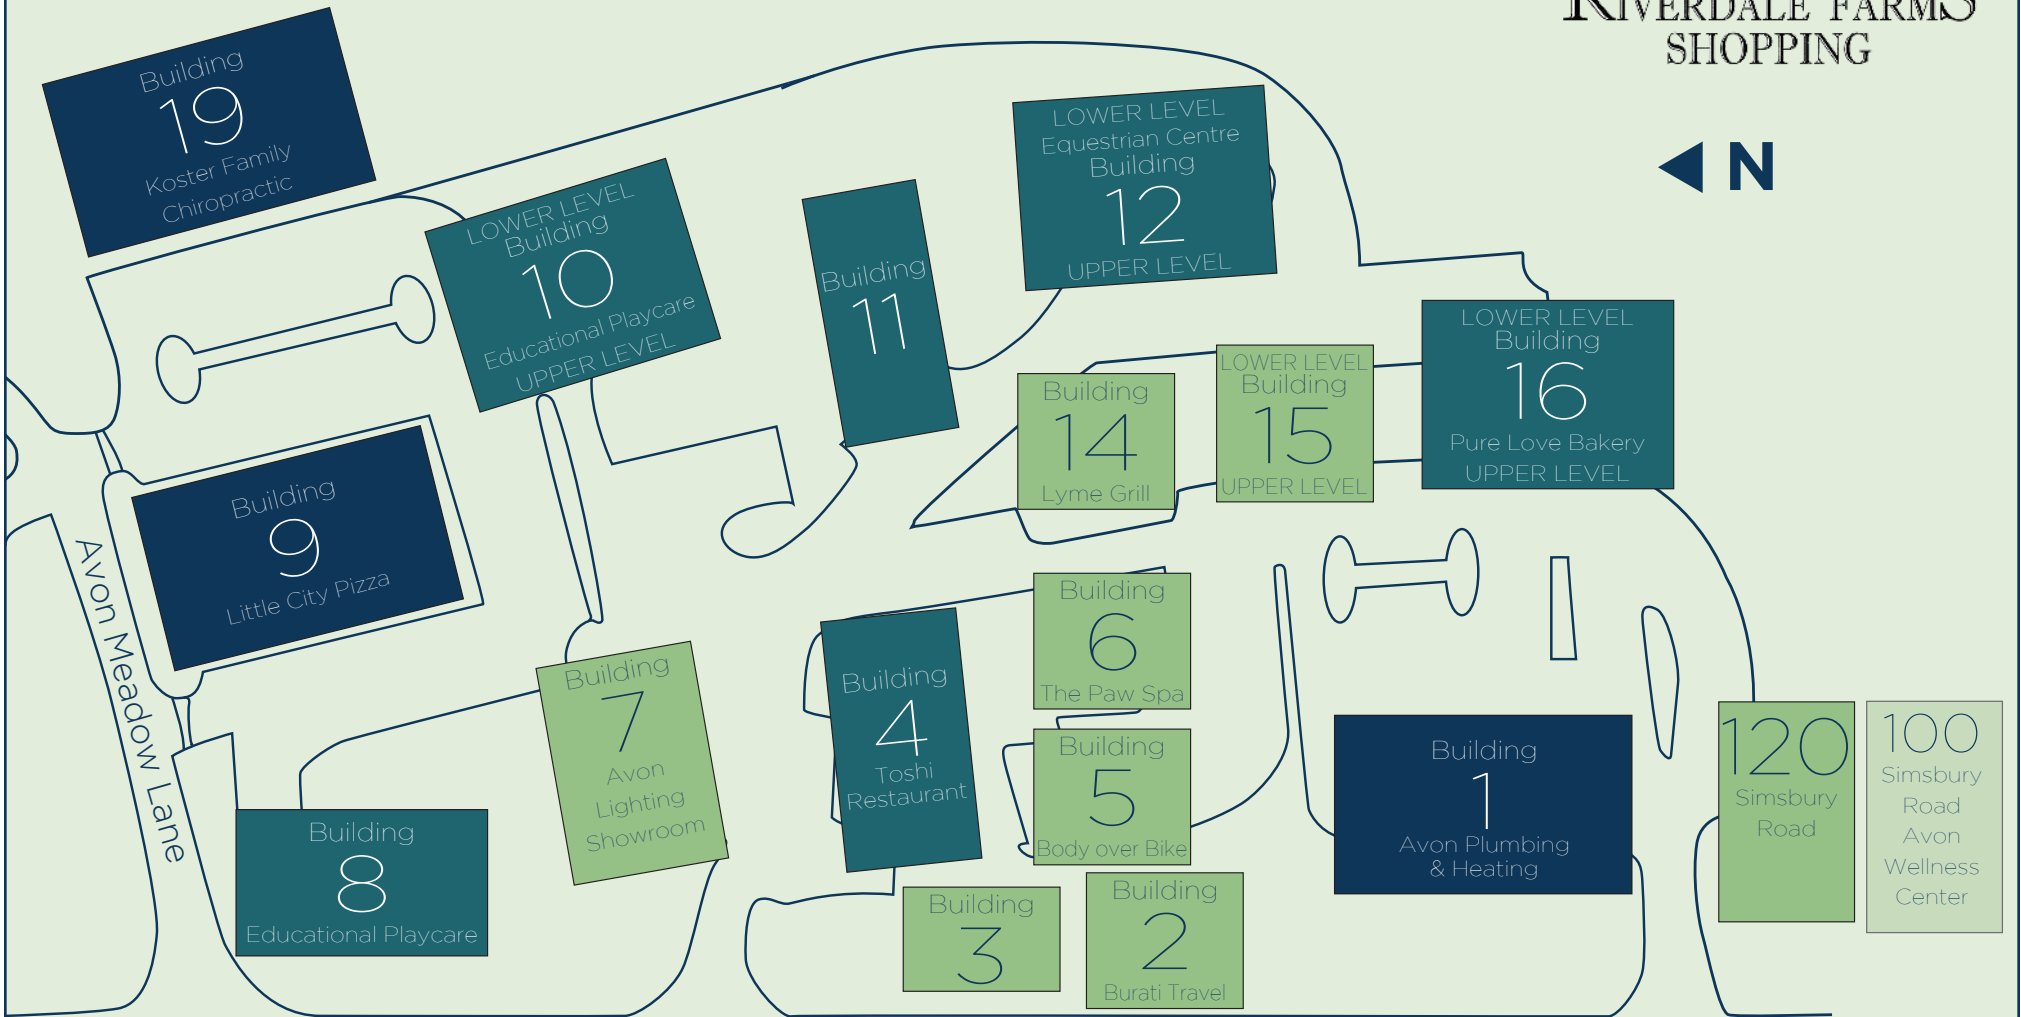

RIVERDALE FARMS SHOPPING

◀ Simsbury

Route 10 North - Simsbury Road

Avon Center ▶

100-152 SIMSBURY ROAD, AVON CT 06001 | 860-677-6437 | riverdalefarmshopping.com

Business Listing on Reverse ▶

Child Care

Educational Playcare Avon 7, 8, 10, 19

Financial Services

Edward Jones 9
 New England Capital Planners, Inc. 9
 Retirement Resources/CFN, Inc. 1

Health & Wellness

And - How Hearing 120 Simsbury Rd.
 Asmahan Liebowitz, LCSW, LLC 8
 BAM PT & Wellness Center 9
 be.yoga 4
 Body over Bike, LLC 5
 Cara Bartos, APRN LLC 9
 Dawn Cohen LCSW, LLC 8
 Farmington Valley Dermatology 120 Simsbury Rd.
 Kimberly Levesque, LCSW 1
 Koster Family Chiropractic 19
 Lora Toce, Psy.D., LLC 9
 Marc Lehman, LMFT 8
 Nancy Westermann, MD PC 9
 Pinchot Counseling, LLC 8
 True North Power Yoga 6
 Vista Behavioral Health, LLC 9
 Whole Health Wellness Center 120 Simsbury Rd.

Avon Country Deli 11
 Ekkalak Thai Cuisine 4
 Little City Pizza 9
 Lyme Grill 14
 Pure Love Bakery 16 UL
 Toshi Izakaya 4

Salons & Beauty

Opal Hair Design 6
 Patricia A. Evans, Licensed Electrologist 1
 Petals Makeup and Skincare 1
 The Hair Loft of Avon 15 UL